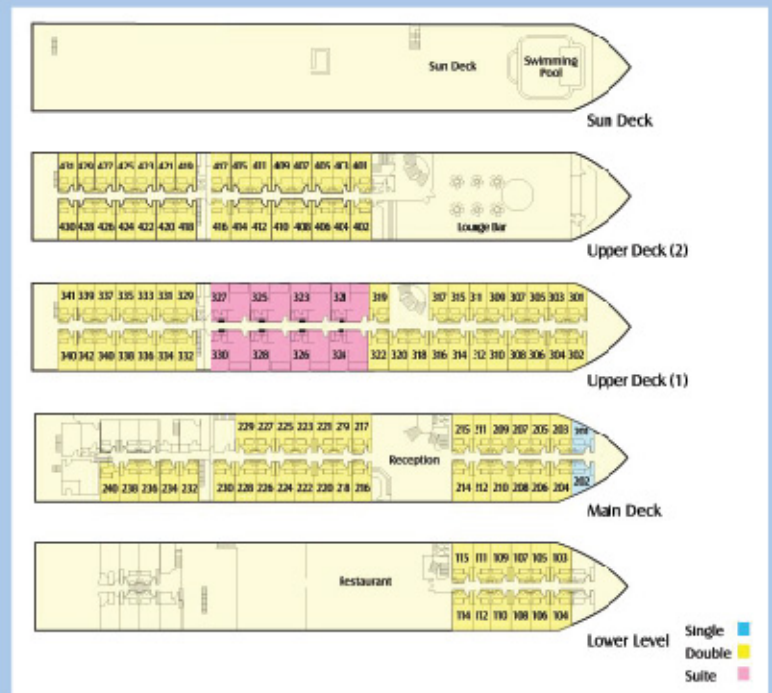

Iberotel

Crown Emperor

GUEST CABINS

The Crown Emperor is a 5 star deluxe cruiser that features 108 double cabins, 2 singles and 8 suites.

Cabins have large panoramic windows. Suites have balconies

Cabin Features

- Fully Air conditioned cabins (individually controlled)
- Marine satellite
- TV in all cabins
- Cabins are equipped with private W/C, bathtub and hair dryer
- In cabin safety box
- Mini bar*

Cabin Sizes

- Cabins are 19 m²
- Suites are 38 m²

Cruise Information

- 24 hours reception
- Free limited Wi-Fi
- Laundry service*
- Large sun deck with swimming pool and pool bar.
- Massage*
- Fitness equipment on deck
- Gift shop*
- Beauty salon (available upon request)*
- Doctor on call*
- Local and International dial up access*
- Major credit cards accepted.

Dining

- Main Restaurant
- Lounge Bar
- Sun Deck Bar

Technical Data

- Electric current 220 volts 50 cycles

Services marked with (*) are against extra charge

Head Office

Travco Center, 26th of July Corridor, Sheikh Zayed City, Giza, 12588, Egypt